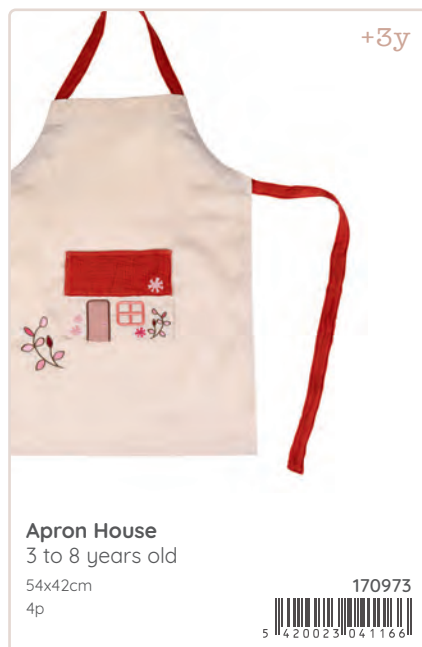

KITCHEN & TEA SETS

CUISINE & DINETTES