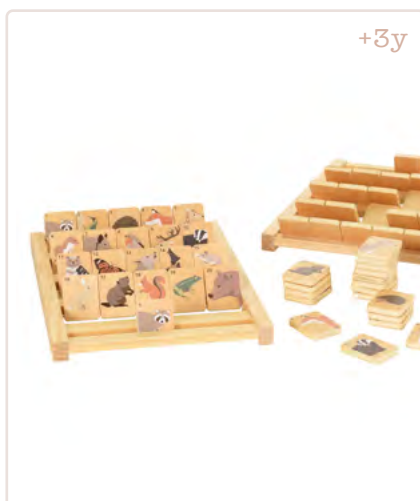

+3y

Who am I?

2 players
28x21x4cm
2p

FSC wood

511153