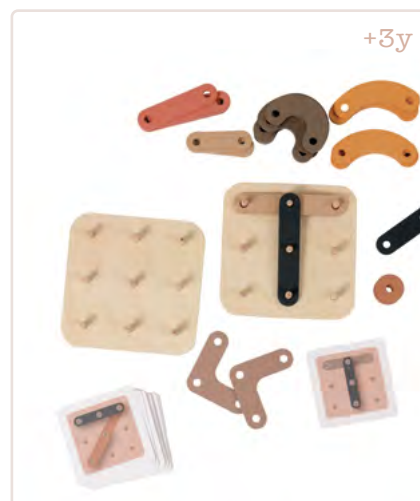

+3y

Stack and draw

1 to 2 players
23x15x5cm
4p

FSC wood

511155