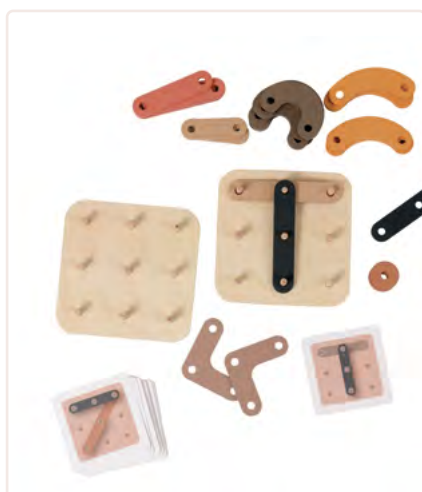

## JEUX DE SOCIÉTÉ & CO

**Expression game**  
2 to 6 players  
20x21x5,5cm  
4p

FSC wood

**Who am I?**  
2 players  
28x21x4cm  
2p

FSC wood

**Stack and draw**  
1 to 2 players  
23x15x5cm  
4p

FSC wood

**Bingo Animals**  
20x13x4cm  
4p