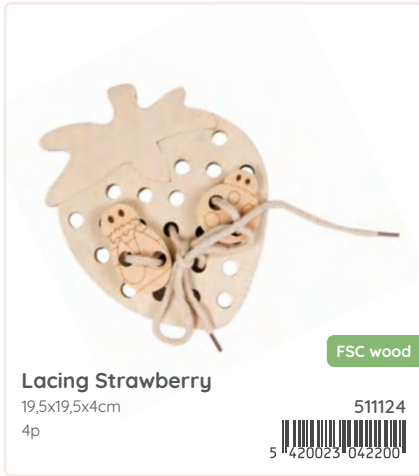

**Beauty table**  
with accessories  
33x43x18cm  
1p

511118

**Rabbit and vegetables log**  
18,5x10,5x6,5cm  
2p

511120

FSC wood

**Stacking house**  
and lace-up 3 in 1  
15x15,5x16cm  
2p

511123

FSC wood